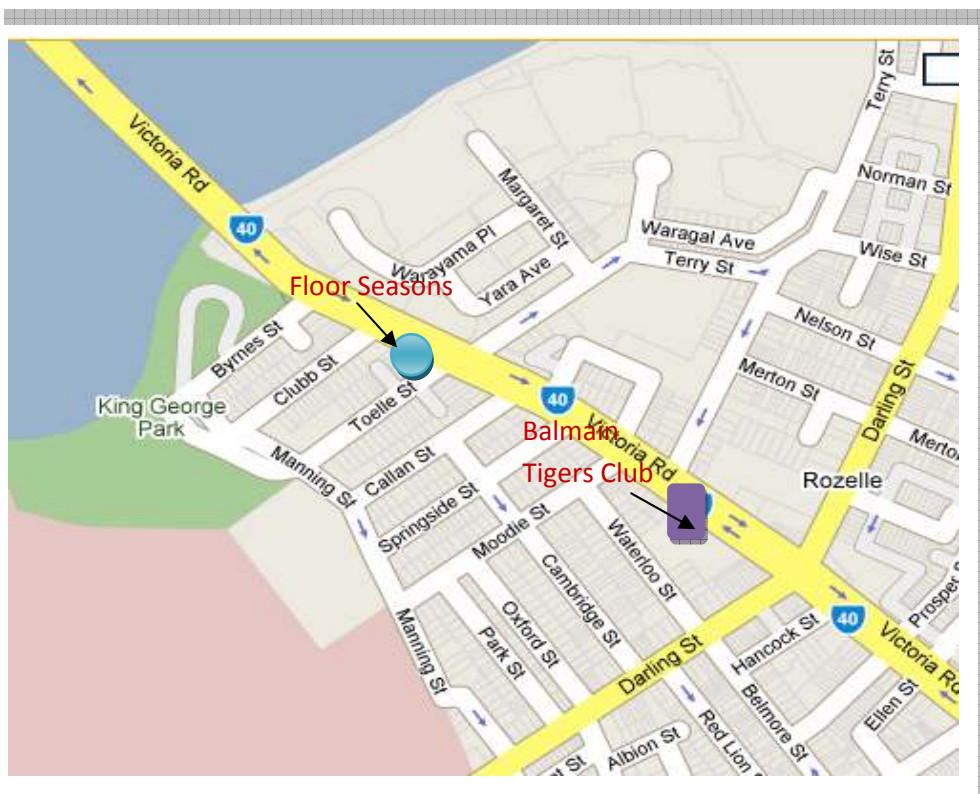

You can't miss us!

We look forward to your visit – Open 6 Days!

Tiles for all seasons . . . Floor Seasons